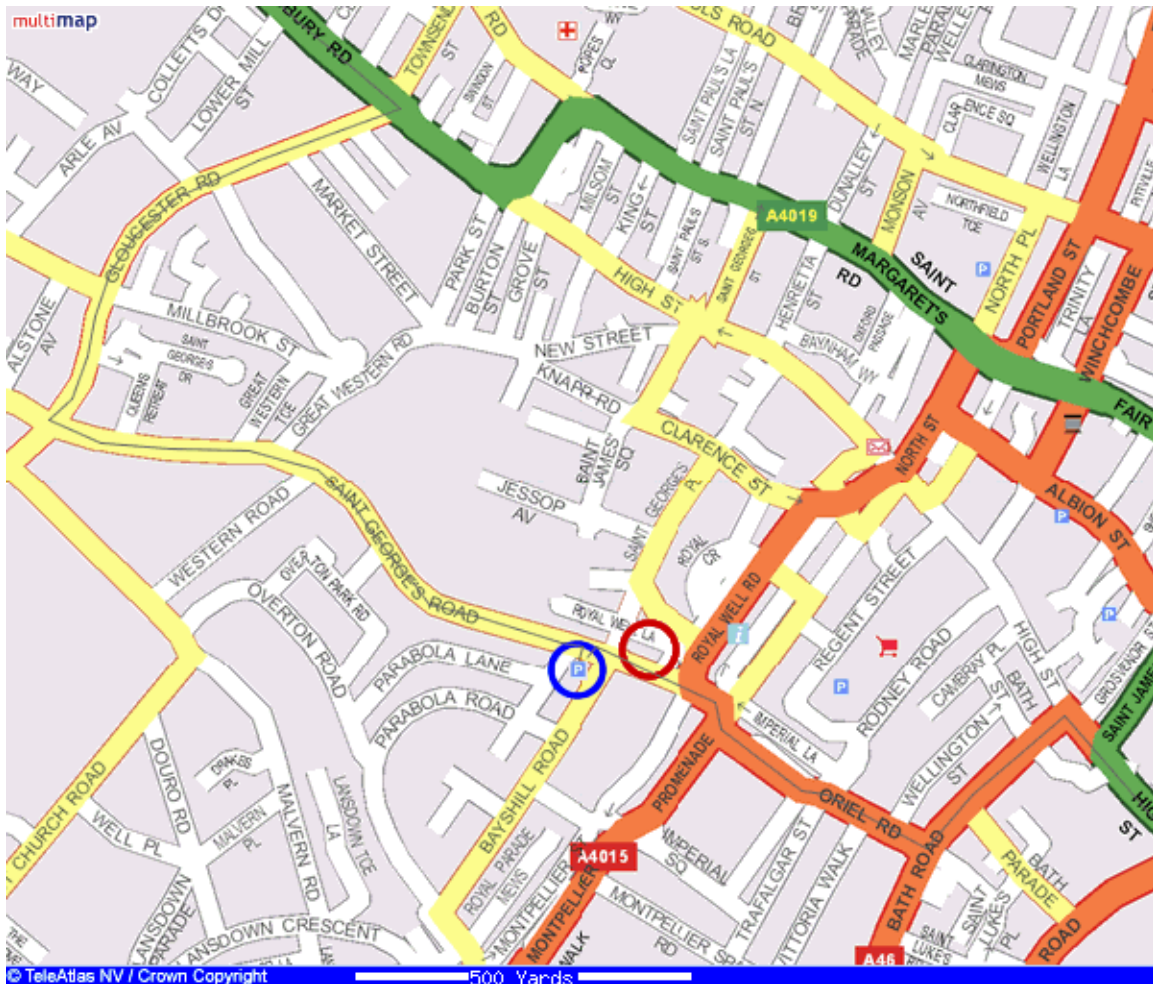

# Schoolzone Directions

Schoolzone  
19 St Georges Road  
Cheltenham  
GL50 3DT

Tel: 01242 262 906

The Schoolzone offices are located on St Georges Road, just off the main Promenade in the centre of the town (red circle on map below). The premises are situated above James' Pharmacy. Public parking is available near the offices (blue circle on map below).

## By Road

### Via A40 - e.g. from London or Oxford

Follow the A40 into Cheltenham (London Road)

Follow the A435 (signposted Town Centre)

At traffic signals continue forward onto High Street - A46 (signposted Evesham A435)

Keep in left hand lane then continue forward (signposted Gloucester, Stroud) A46

Turn right onto Oriol Road (signposted Other Routes) A46

Keep in middle lane then turn right onto Promenade (signposted Tewkesbury A4019) A46